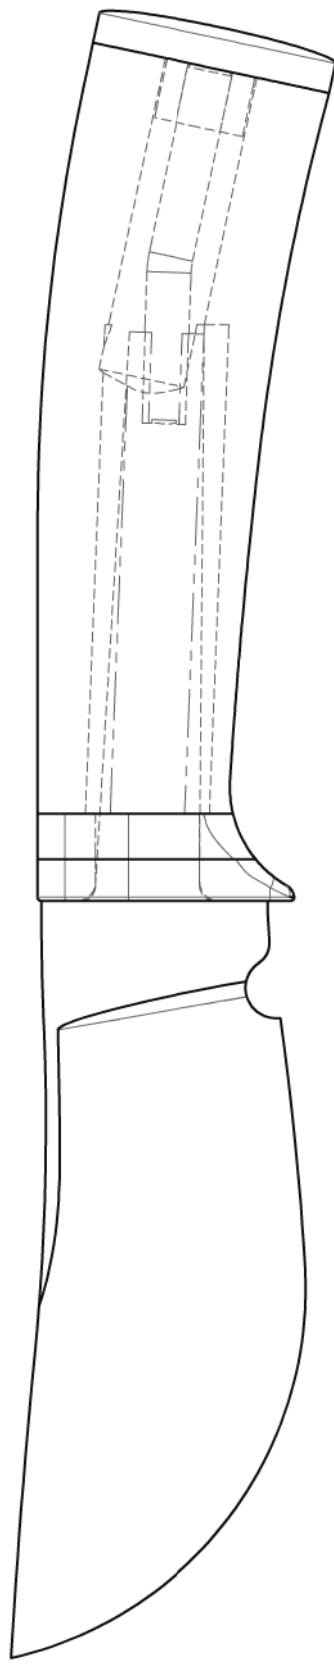

FRAME HANDLE

THROUGH TANG WITH BUTT CAP

SECTION A-A

PINLESS GUT HOOK ZIPPER

HALF SCALE BRISKET KNIFE