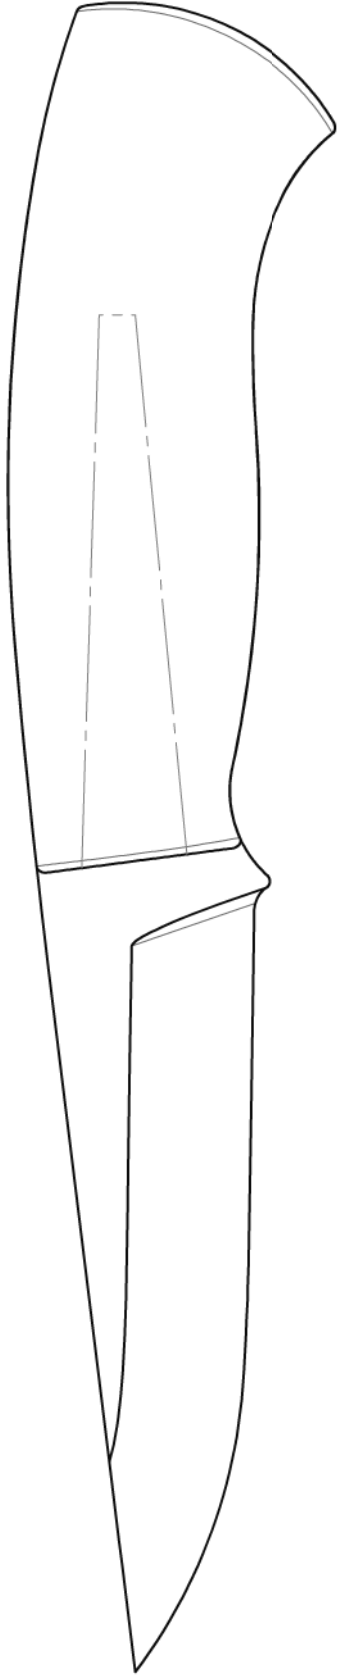

FRAME HANDLE

THROUGH TANG WITH BUTT CAP

SECTION A-A

PINLESS GUT HOOK ZIPPER

HALF SCALE BRISKET KNIFE