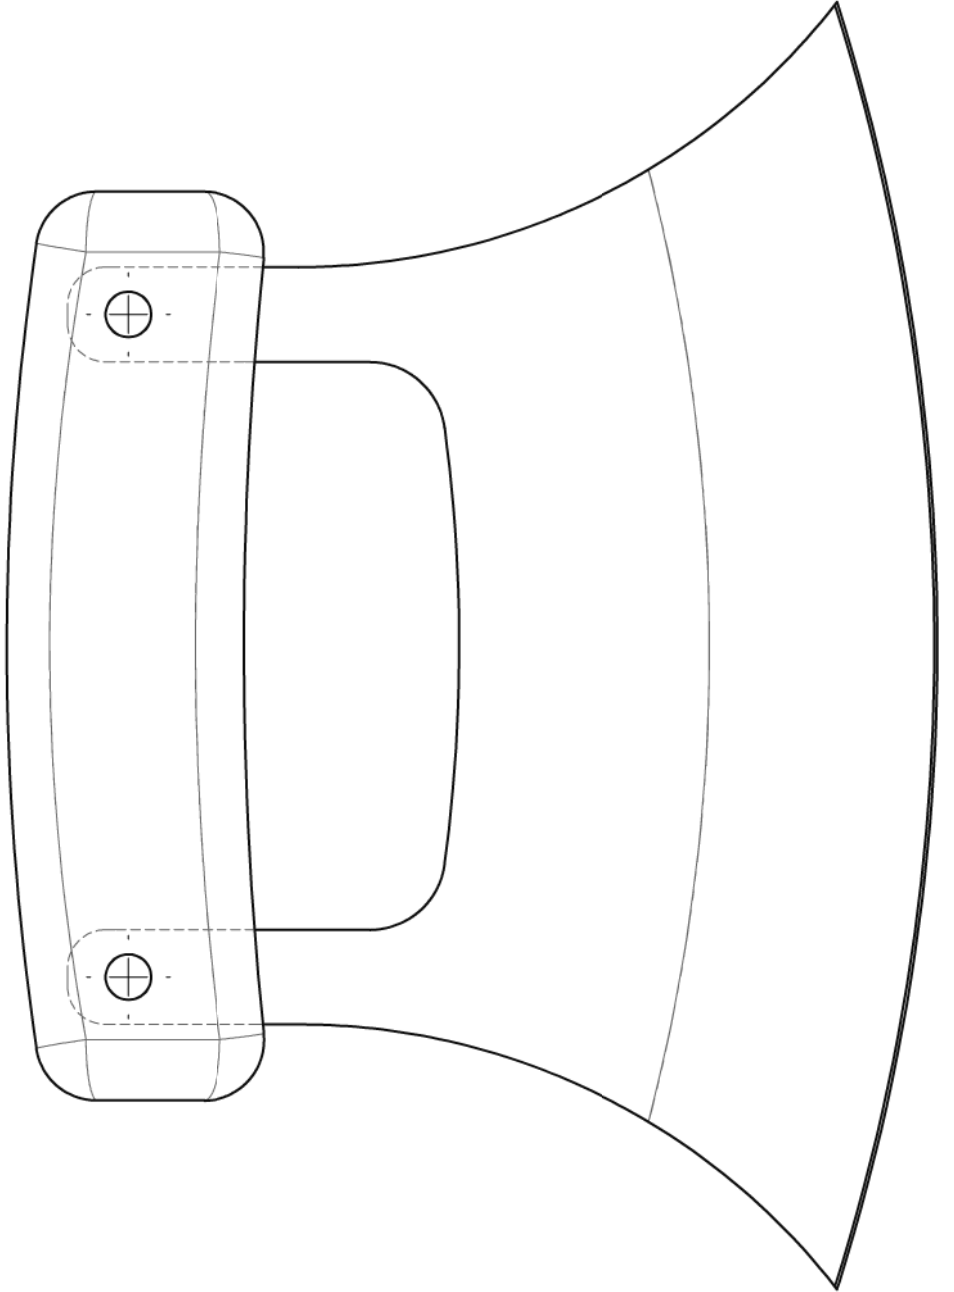

FRAME HANDLE

THROUGH TANG WITH BUTT CAP

SECTION A-A

PINLESS GUT HOOK ZIPPER

HALF SCALE BRISKET KNIFE