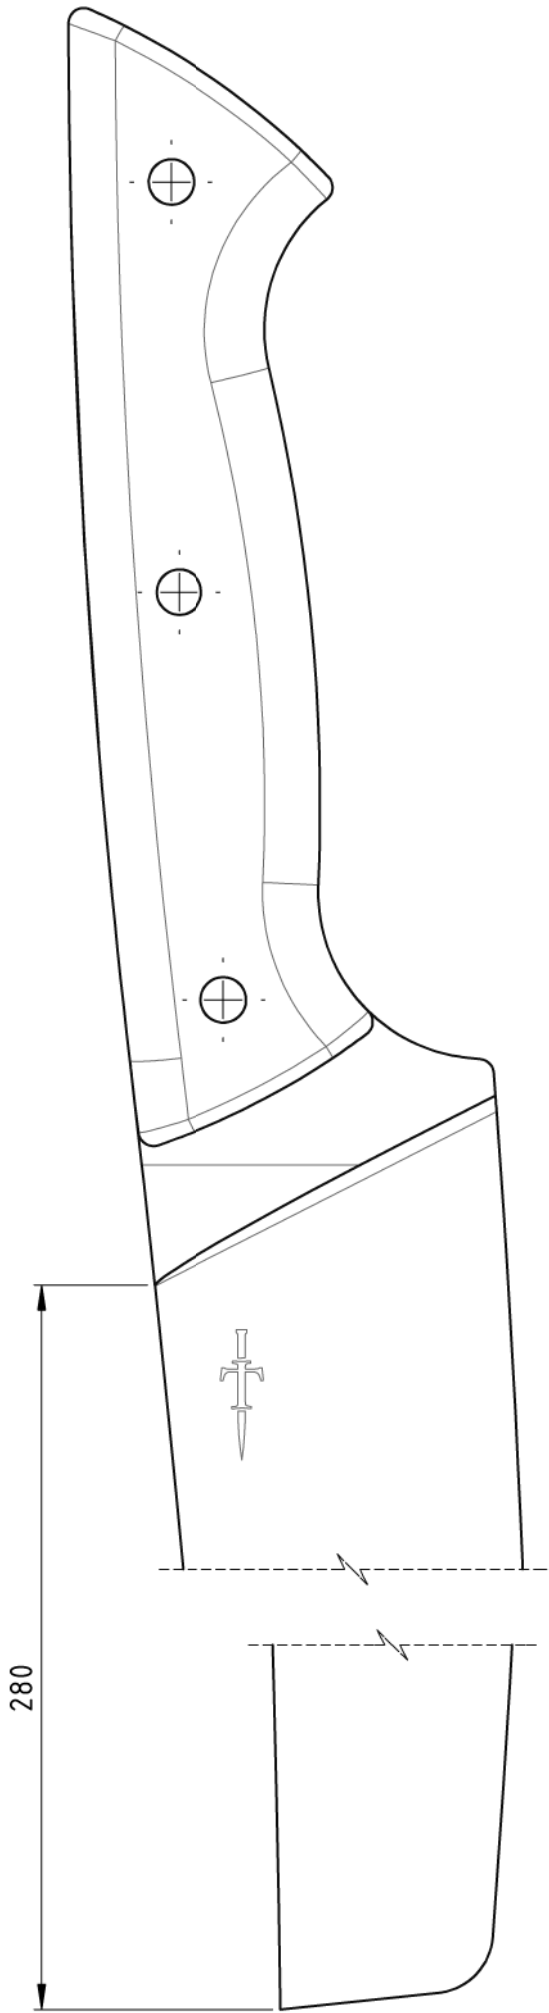

FRAME HANDLE

THROUGH TANG WITH BUTT CAP

SECTION A-A

PINLESS GUT HOOK ZIPPER

HALF SCALE BRISKET KNIFE