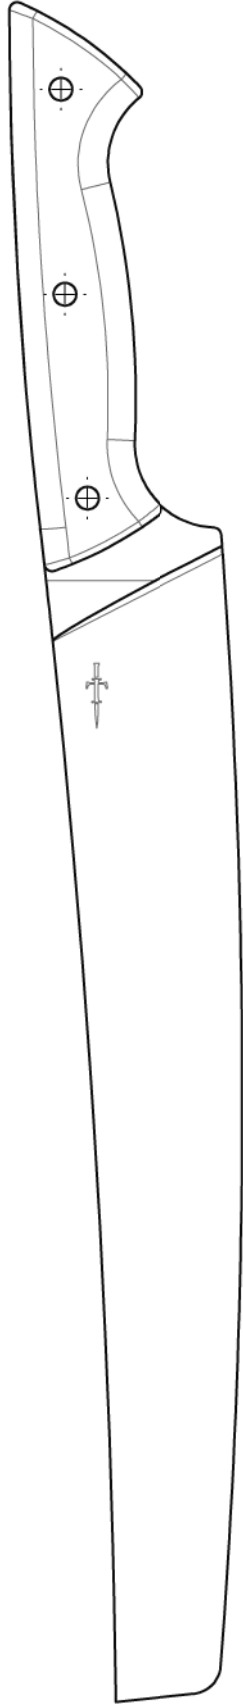

FRAME HANDLE

THROUGH TANG WITH BUTT CAP

SECTION A-A

PINLESS GUT HOOK ZIPPER

HALF SCALE BRISKET KNIFE