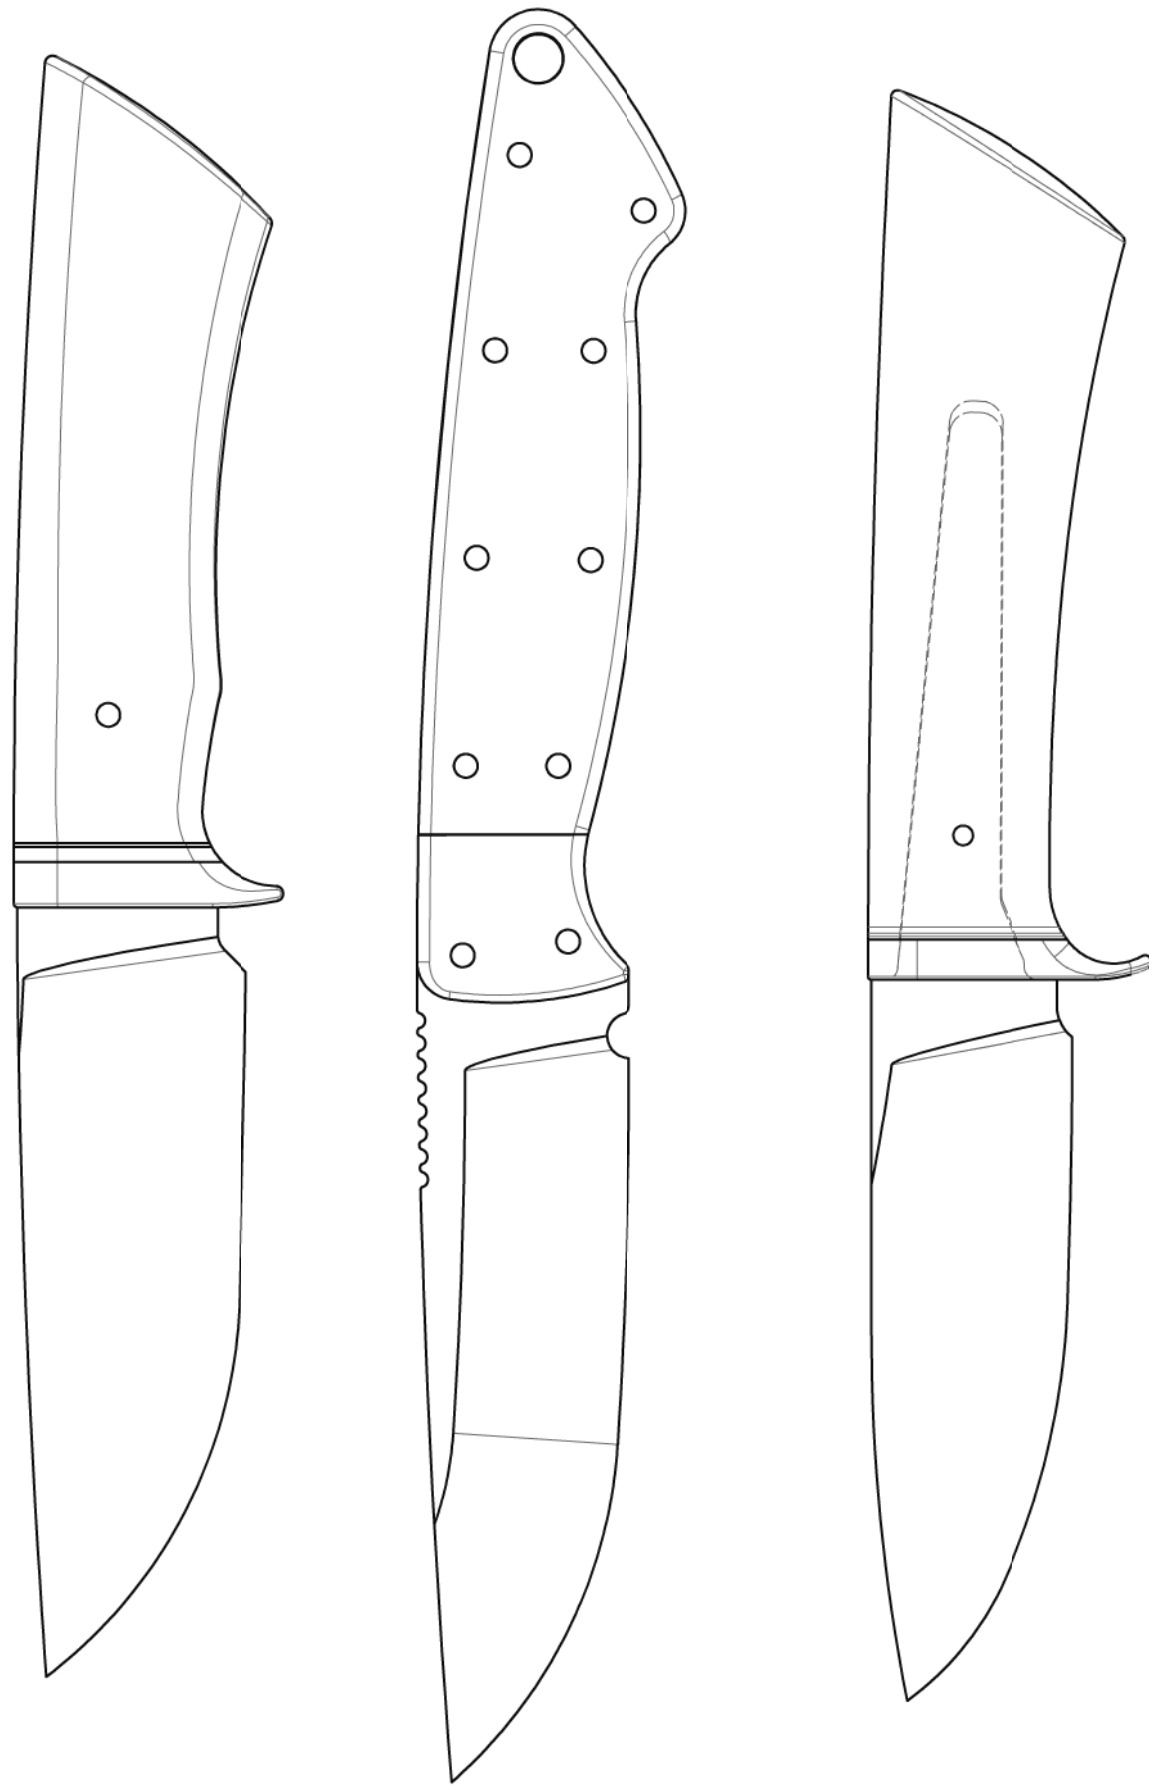

FRAME HANDLE

THROUGH TANG WITH BUTT CAP

SECTION A-A

PINLESS GUT HOOK ZIPPER

HALF SCALE BRISKET KNIFE