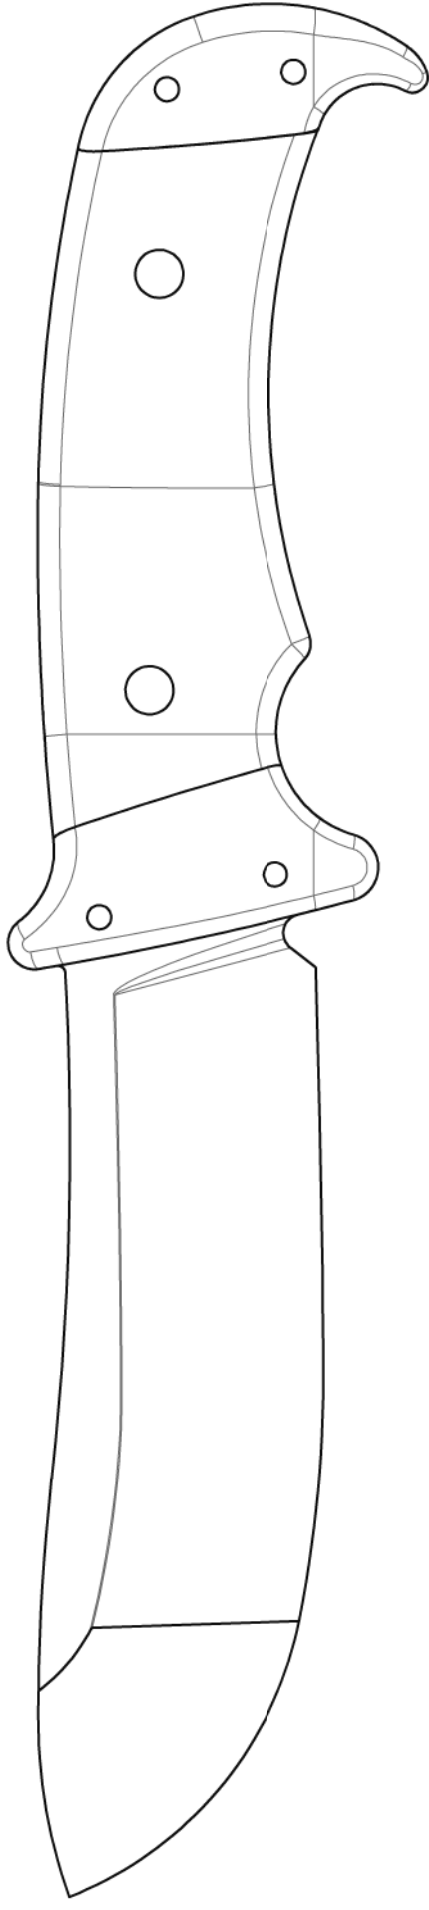

FRAME HANDLE

THROUGH TANG WITH BUTT CAP

SECTION A-A

PINLESS GUT HOOK ZIPPER

HALF SCALE BRISKET KNIFE