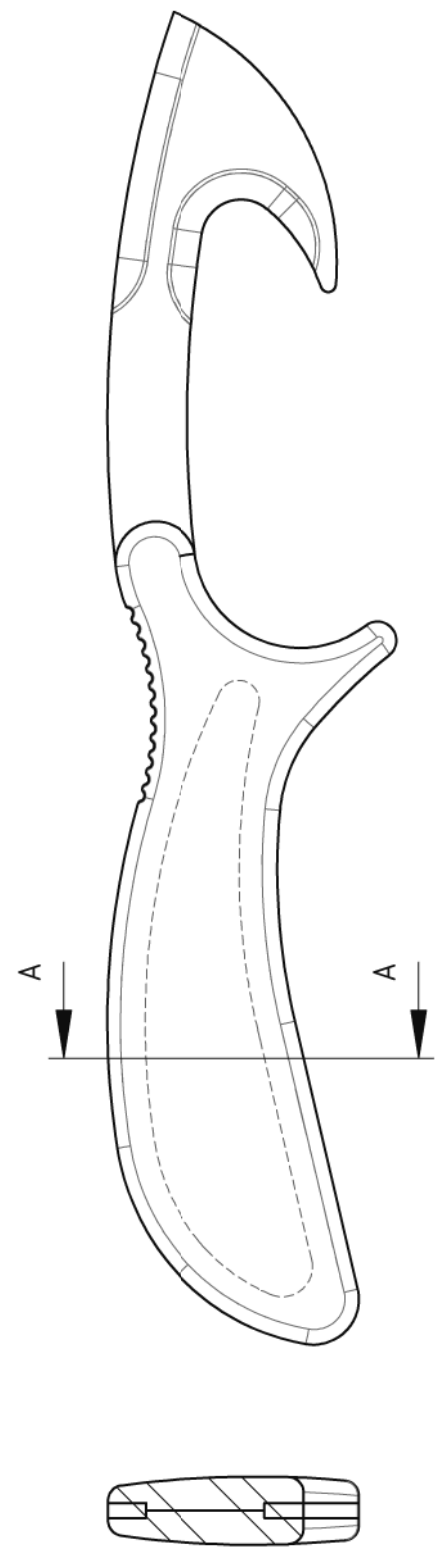

FRAME HANDLE

THROUGH TANG WITH BUTT CAP

SECTION A-A

PINLESS GUT HOOK ZIPPER

HALF SCALE BRISKET KNIFE